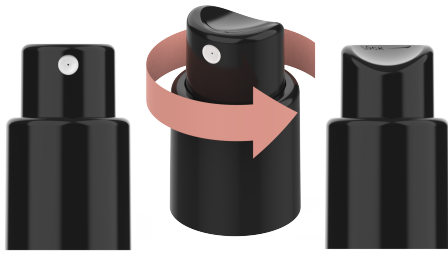

EUROLOCK

UNLOCK CONVENIENCE: NO CAP. NO LEAKS. JUST EASY.

THE ULTIMATE TWIST-TO-LOCK FINE MIST SPRAY PUMP

EuroLock – the innovative twist-to-lock spray pump was designed for convenience and reliability. Say goodbye to lost caps and leaks with EuroLock's user-friendly design. Manufactured in North America, EuroLock offers faster speed to market.

BENEFITS TO YOU

- **Enhanced Brand Experience:** twist-to-lock feature and large finger pad design provide a premium user experience
- **Versatile:** Available in various dosages and molded color options to fit your formulas and product lines, ensuring brand consistency
- **Speed to Market:** Local production means faster turnaround times, allowing you to respond quickly to market demands

BENEFITS TO YOUR CUSTOMER

- **Ease of Use:** intuitive twist-to-lock/unlock feature with audible and visual cues provide assurance that the product is securely locked, giving customers peace of mind
- **On-the-Go Convenience:** no cap to lose means customers can carry products without worrying about leaks – making it perfect for busy lifestyles and secure transport
- **Inclusive Ergonomic Design:** large finger pad area built for comfort, efficiency and accessibility

SPECIFICATIONS

Dosages	140mcl, 160mcl, 190mcl
Neck Size	24/410
Finish	Smooth Wall
Compatibility	Suitable for water/alcohol-based formulas and high viscous products (product formulation testing recommended)